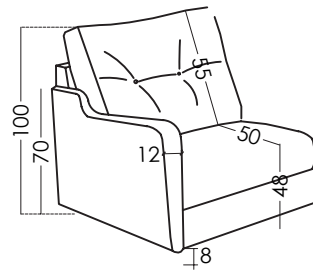

RUDY

TECHNICAL DETAILS | RV001 | EN

fama

Measures

Width:	126-208cm
Height:	100cm
Depth:	50cm
Seat height:	48cm
Arm height:	70cm
Back height:	55cm
Depth open:	205cm

Guarantee

Frame and seat suspension: lifetime warranty

Rest of pieces: 3 years*

*6-month guaranty extension by activating it on the web

Technical information

Frame:	Bed mechanism
Sueat suspension:	N.E.A
Back suspension:	-
Seat firmness:	Medium Foam (white)
Seat foam:	Fibre + Polyurethane 35kg
Back cushions:	Fibersilk 100%
Loose cushions:	-
Removable cover:	Seat, back

Mattress

Composition:	Padded fabric 150gr + soft foam 32Kg + viscoelastic 2cm
Fire retardant:	No. Fire retardant mattress availability
Measures:	Width 80cm | Length 195cm
Thickness:	14cm
Mechanical test:	EN 13759:2012
Cycles:	5000

Packaging

Composed of shrink-wrapped plastic and protective corner protectors. The packaging was created at the same time as the design, optimising it so that it is easy to transport and takes up as little space as possible, avoiding the unnecessary use of packaging material.

Sustainability

Responsible design, minimising the impact of industrial activity. Our factory recycles 99.9% of the waste, obtaining the "Zero Waste" certificate from AENOR. Our products are free of PFCs.